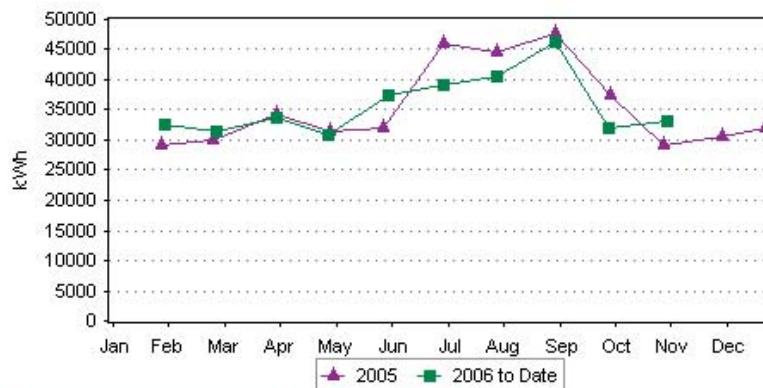

Select an Account or Meter

Meter: E999999

Yearly Electric Use Data						
Billing Year	# Days	Total kWh	Monthly kWh Avg.	High	Low	\$ Amount
2006	305	356,480	35,648.0	46,400	30,800	\$40,489.57
2005	364	422,760	35,230.0	47,800	28,880	\$41,689.40